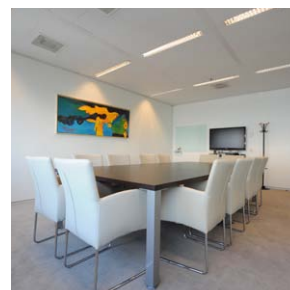

ITO Tower | Amsterdam Zuidas

- International top location
- Excellent motorway connections
- Ample parking facilities
- Just a stone's throw away from the railway, metro and bus station
- Spacious entrance hall with professional reception desk
- Access 24/7
- Office unit to let from 154 m²

Office units

Located on the 7th of the ITO Tower building is 1 office unit measuring approx. 154 m², which is available for immediate letting. Delivery is fully furnished, including carpet tiles, sunblinds and data/power cables.

The position alongside the atrium provides a unique spatial effect.

Letting information

Rent per month (incl. service charges); unit 154 m²: € 4,500. The flexible nature of our letting services is unsuited to standard rents. We would therefore like to make you a tailor-made lease proposal on the basis of your specific wishes and requirements.

Parking facilities

Parking spaces can be rented in the Qpark car park under the building.

More info

Contacts Niels Hanssen / Ulla Koster

Telephone 020 570 7602 info@flexibelhuren.nl